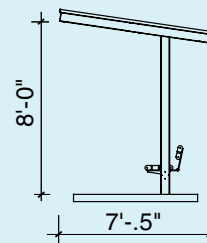

SMK- CL, SMOKSTAK

SMK-CO, SMOKSTAK

DUG, DUGOUT WITH BURIED FIXED BASE, LITTLETON, CO

TRI - X, HOLLAND, MI, AVAILABLE IN 16' AND 20' DIAMETERS

DUG - (CC or OC) 12'  
 DUG - (CC or OC) 16'  
 DUG - (CC or OC) 20'

DUG - CC

DUG - OC

PERSPECTIVE VIEW

**P**OLIGON offers two Dugout shelter models, center column (DUG-CC) and offset column (DUG-OC). They are available as modular units. Integrated bench

seating, with or without back rests, is an option on both models, and is available in all three lengths. Benches are made of Durawood, a recycled engineered plastic lumber.