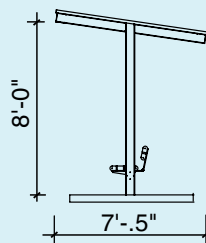

SMK- CL, SMOKSTAK

SMK-CO, SMOKSTAK

DUG, DUGOUT WITH BURIED FIXED BASE, LITTLETON, CO

TRI - X, HOLLAND, MI, AVAILABLE IN 16' AND 20' DIAMETERS

DUG - (CC or OC) 12'  
 DUG - (CC or OC) 16'  
 DUG - (CC or OC) 20'

DUG - CC

DUG - OC

PERSPECTIVE VIEW

**P**OLIGON offers two Dugout shelter models, center column (DUG-CC) and offset column (DUG-OC). They are available as modular units. Integrated bench

seating, with or without back rests, is an option on both models, and is available in all three lengths. Benches are made of Durawood, a recycled engineered plastic lumber.