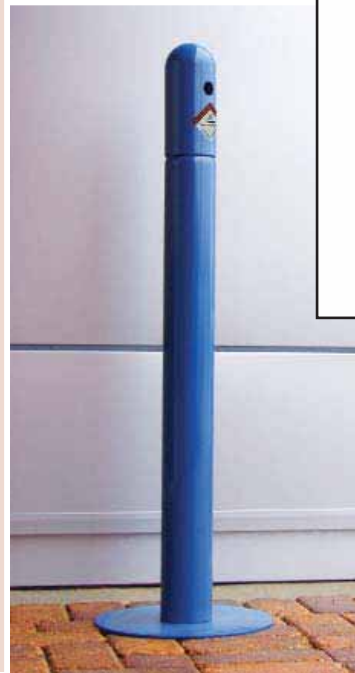

SMK- CL, SMOKSTAK

SMK-CO, SMOKSTAK

DUG, DUGOUT WITH BURIED FIXED BASE, LITTLETON, CO

TRI - X, HOLLAND, MI, AVAILABLE IN 16' AND 20' DIAMETERS

DUG - (CC or OC) 12'  
 DUG - (CC or OC) 16'  
 DUG - (CC or OC) 20'

DUG - CC

DUG - OC

PERSPECTIVE VIEW

**P**OLIGON offers two Dugout shelter models, center column (DUG-CC) and offset column (DUG-OC). They are available as modular units. Integrated bench

seating, with or without back rests, is an option on both models, and is available in all three lengths. Benches are made of Durawood, a recycled engineered plastic lumber.

## Benches

**B**enches are now available in four styles; the integrated bench that is made to fit between the columns of a POLIGON shelter, a freestanding bench, a post-mounted

bench, and a freestanding backless bench. They are available in lengths from 4' to 10' in one foot increments. Optional arm rests / sleep guards can be added.