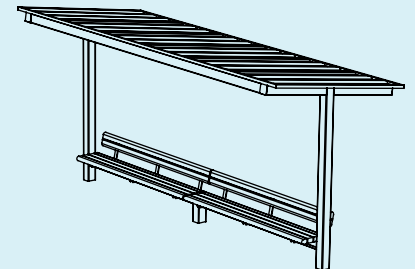

SMK- CL, SMOKSTAK

SMK-CO, SMOKSTAK

DUG, DUGOUT WITH BURIED FIXED BASE, LITTLETON, CO

TRI - X, HOLLAND, MI, AVAILABLE IN 16' AND 20' DIAMETERS

DUG - (CC or OC) 12'  
 DUG - (CC or OC) 16'  
 DUG - (CC or OC) 20'

DUG - CC

DUG - OC

PERSPECTIVE VIEW

**P**OLIGON offers two Dugout shelter models, center column (DUG-CC) and offset column (DUG-OC). They are available as modular units. Integrated bench

seating, with or without back rests, is an option on both models, and is available in all three lengths. Benches are made of Durawood, a recycled engineered plastic lumber.

# SmokStak, Dugout, & Tri-X

BEN-I, INTEGRATED BENCH

BEN-F, FREESTANDING BENCH

BEN-FB, FREESTANDING, BACKLESS BENCH

BEN-P, POST-MOUNTED BENCH

## Benches

**B**enches are now available in four styles; the integrated bench that is made to fit between the columns of a POLIGON shelter, a freestanding bench, a post-mounted

bench, and a freestanding backless bench. They are available in lengths from 4' to 10' in one foot increments. Optional arm rests / sleep guards can be added.